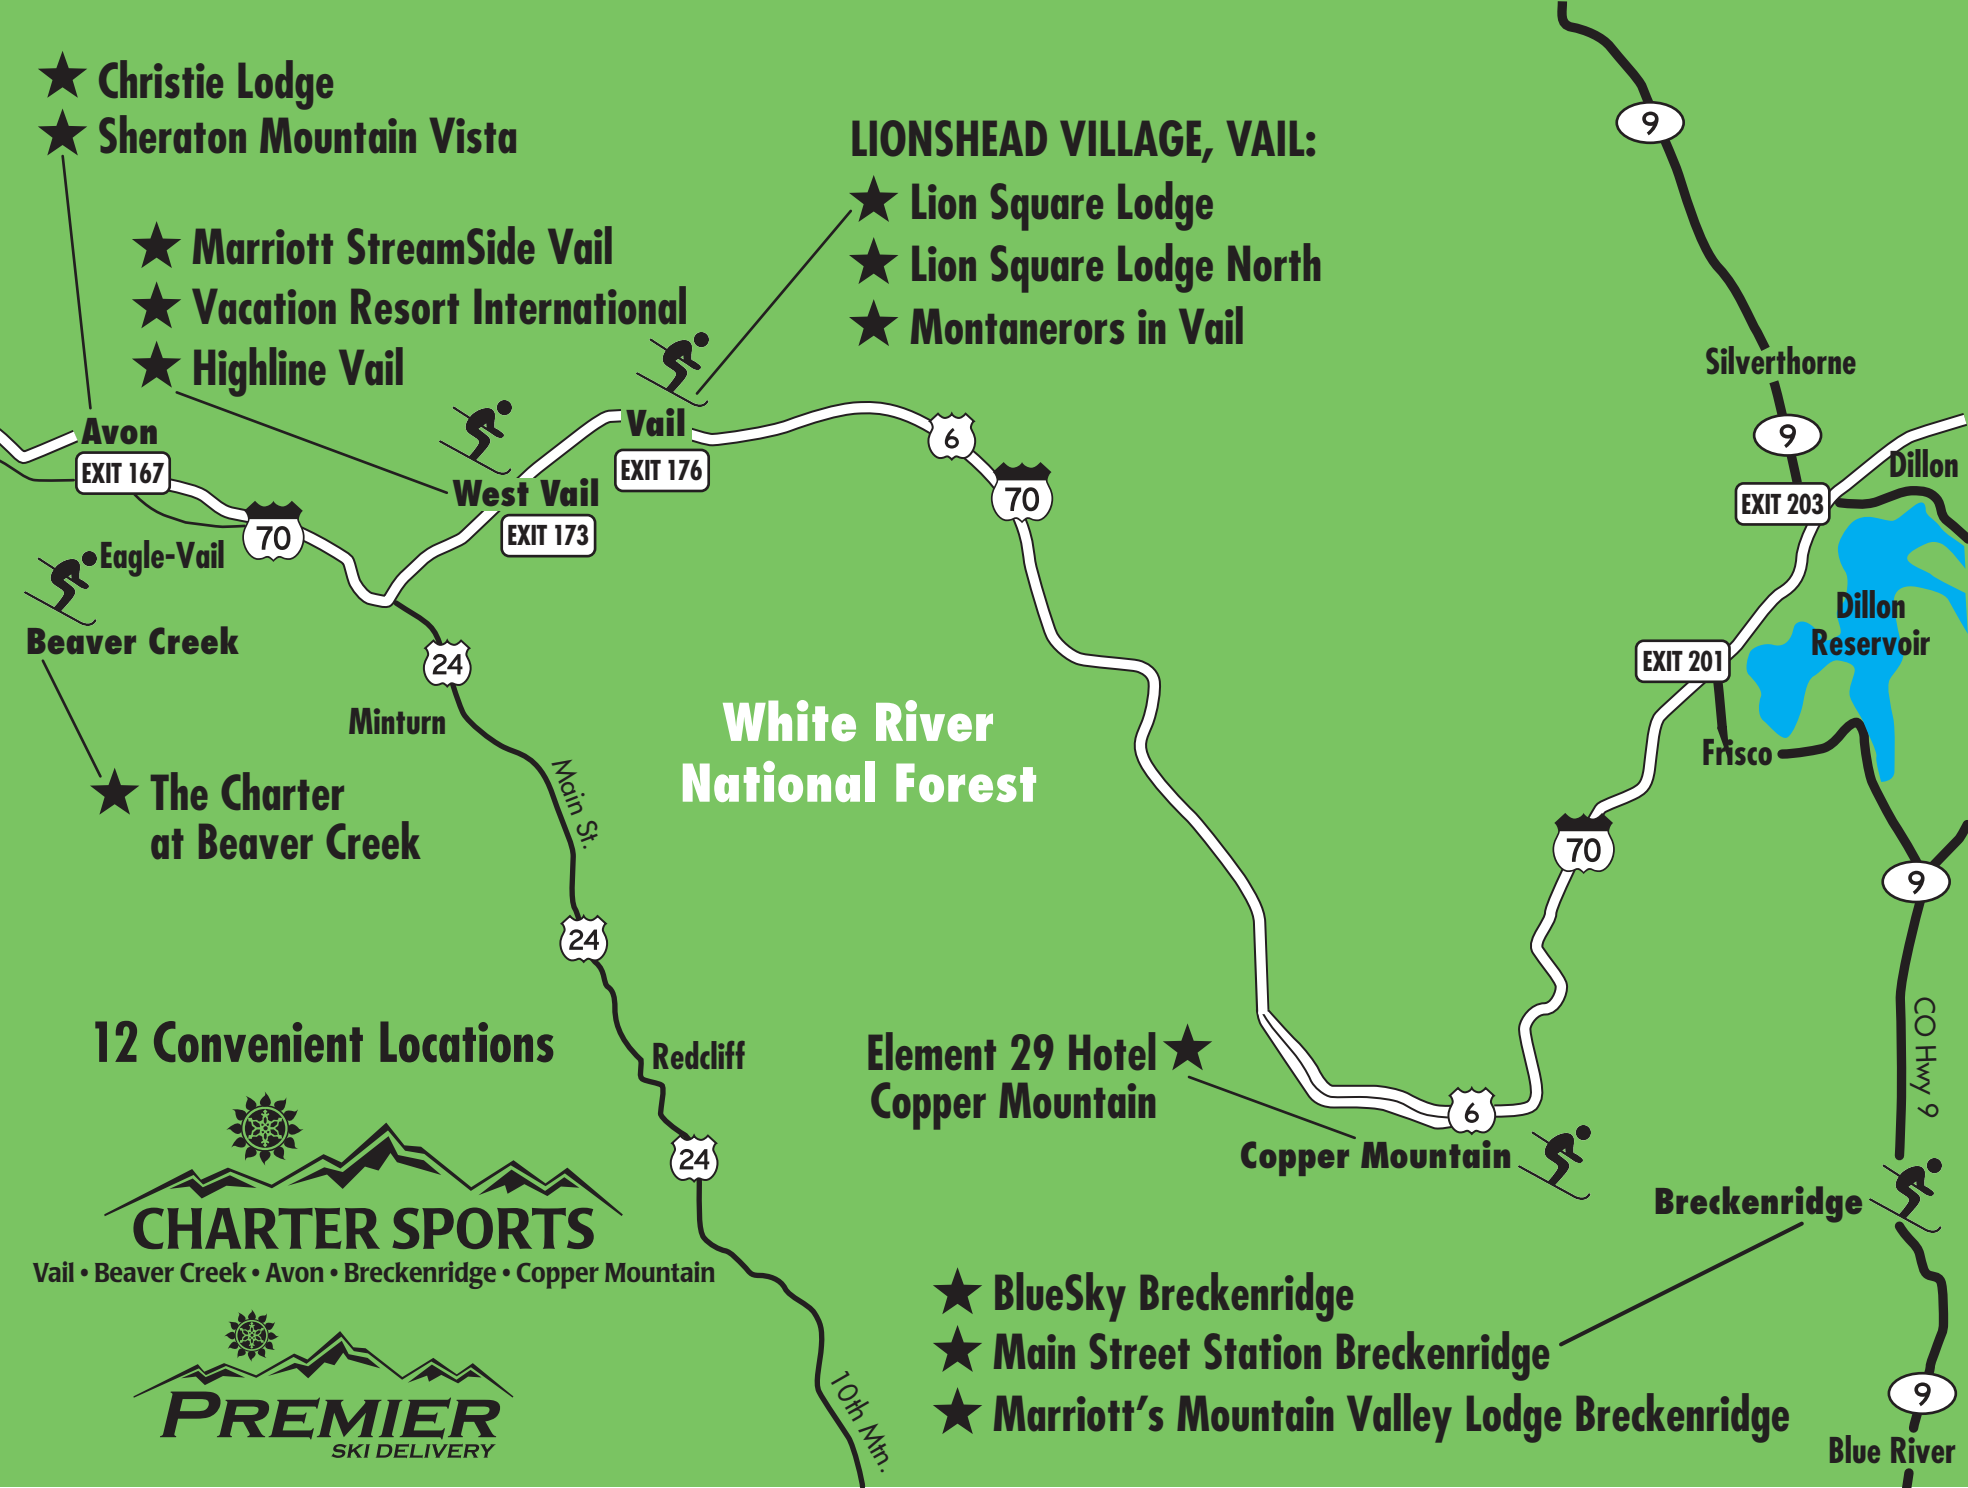

- ★ Christie Lodge
- ★ Sheraton Mountain Vista

- ★ Marriott StreamSide Vail
- ★ Vacation Resort International
- ★ Highline Vail

LIONSHEAD VILLAGE, VAIL:

- ★ Lion Square Lodge
- ★ Lion Square Lodge North
- ★ Montanerors in Vail

Avon
EXIT 167
Eagle-Vail
Beaver Creek

West Vail
EXIT 173

Vail
EXIT 176

6
70

Silverthorne
9
EXIT 203
Dillon

EXIT 201
Frisco

Dillon Reservoir

★ The Charter at Beaver Creek

White River National Forest

70

★ Element 29 Hotel
Copper Mountain

Copper Mountain

Breckenridge

12 Convenient Locations

CHARTER SPORTS
Vail • Beaver Creek • Avon • Breckenridge • Copper Mountain

- ★ BlueSky Breckenridge
- ★ Main Street Station Breckenridge
- ★ Marriott's Mountain Valley Lodge Breckenridge

PREMIER
SKI DELIVERY

Blue River